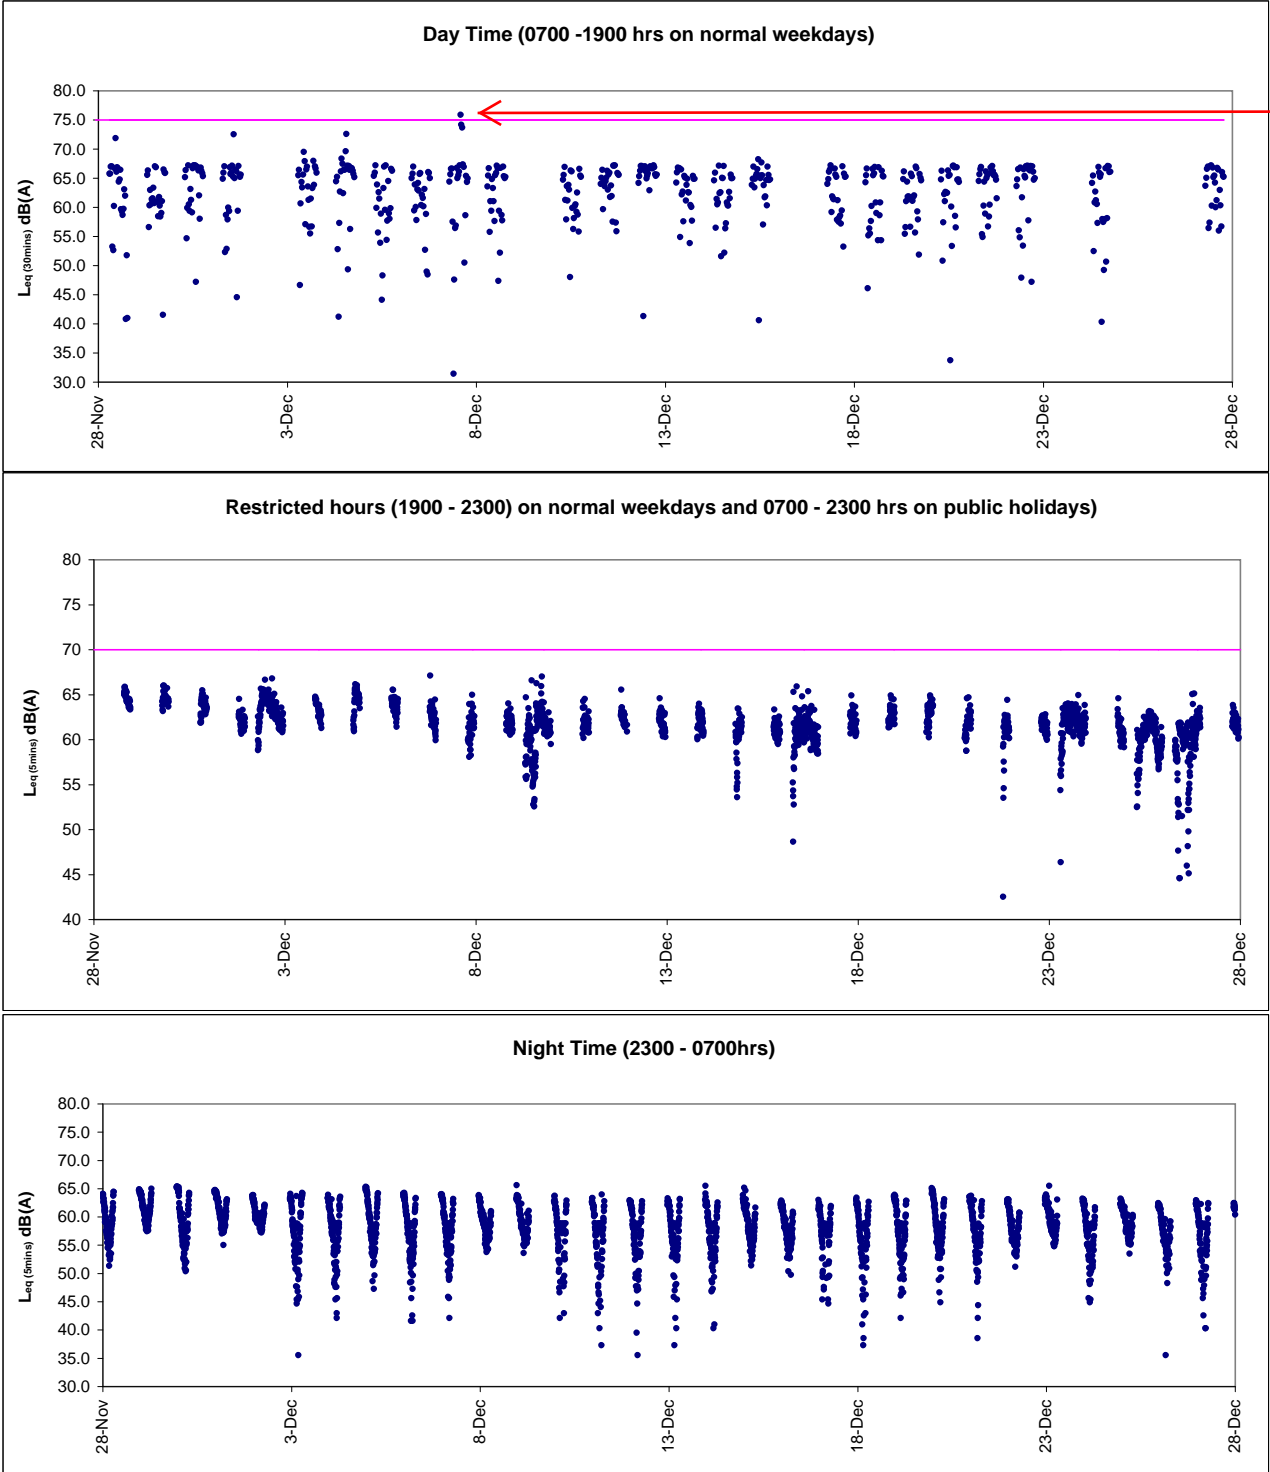

Graphic Presentation of Real Time Noise Monitoring Result (RTN2a- Hong Kong Electric Centre)

After checking with contractor HY/2009 19, no noisy construction activities were conducted during monitoring. Exceedance was considered to be contributed by the non CWB construction activities at the construction site next to Hong Kong Electric Centre